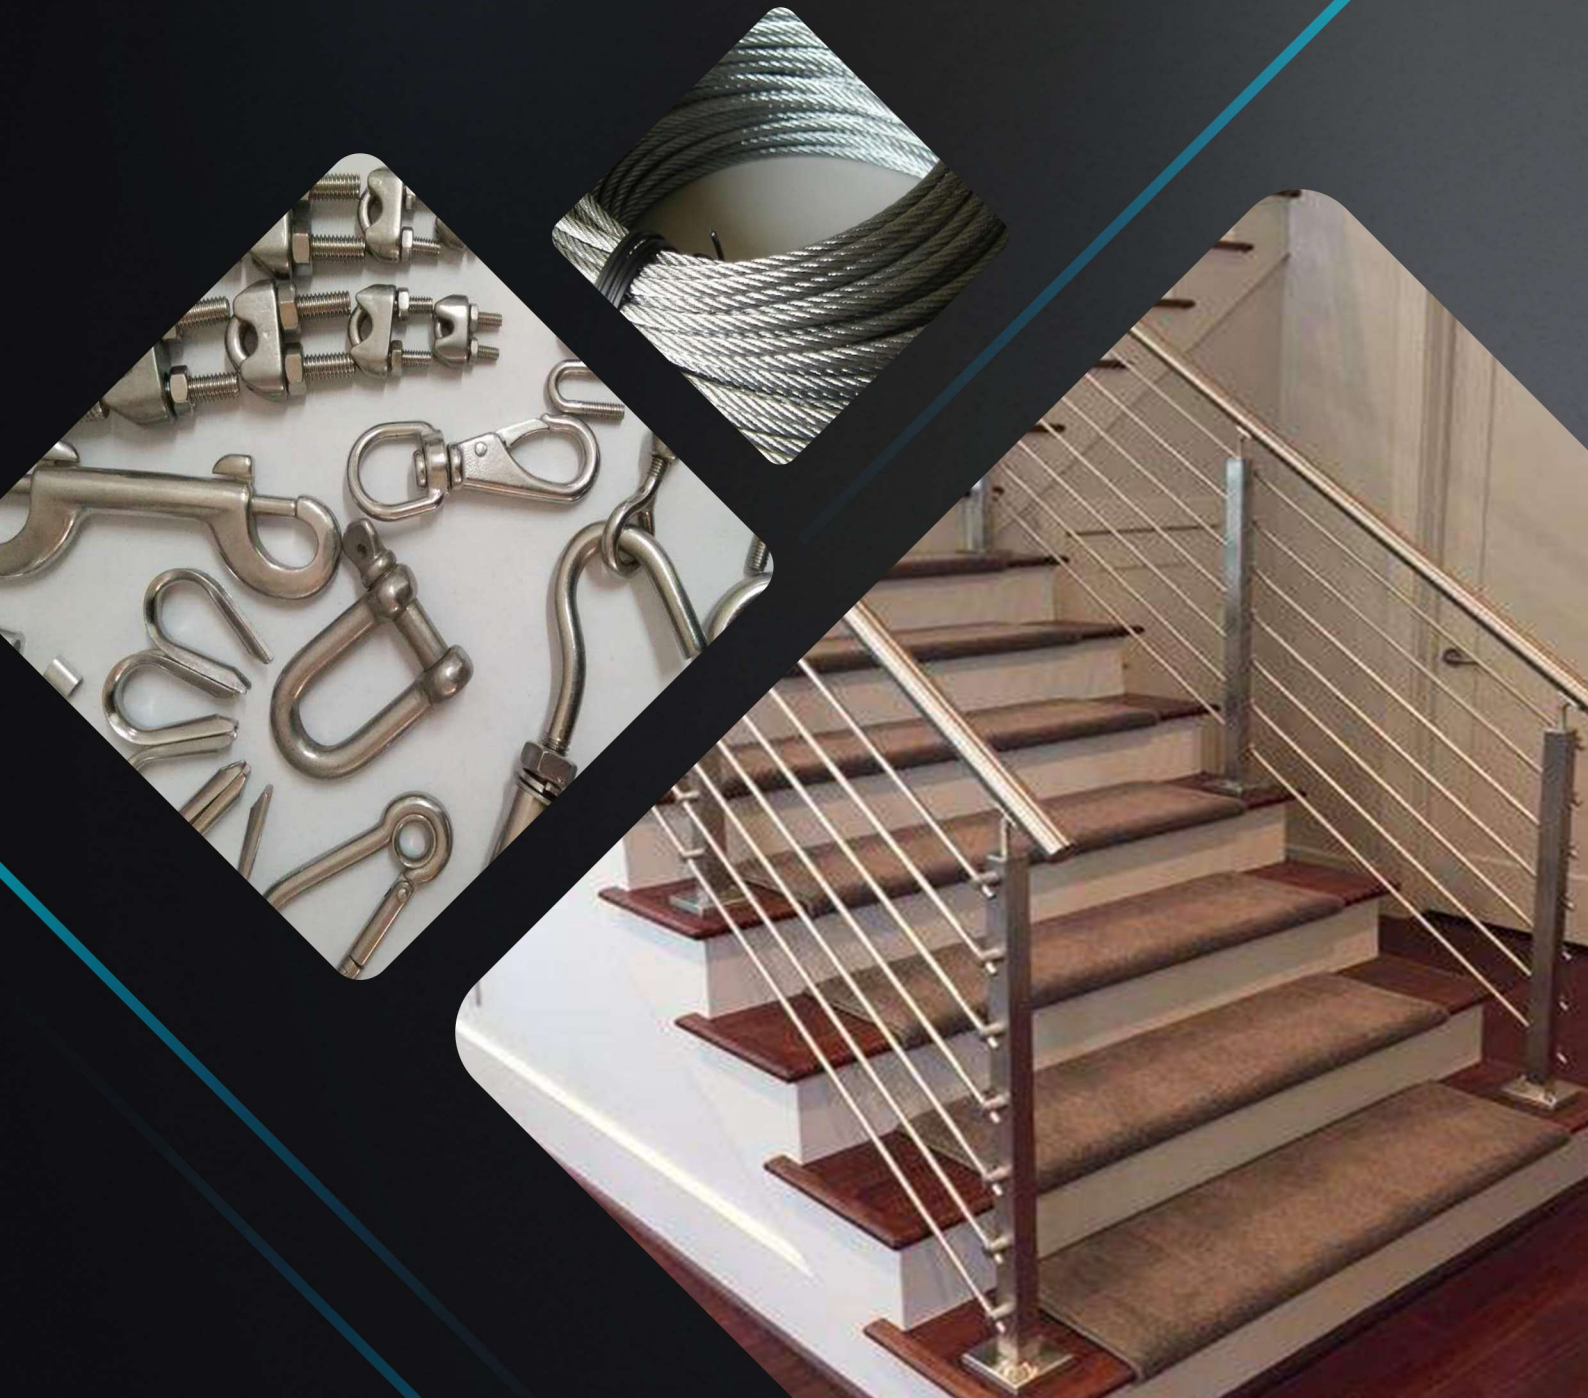

SS METALS

Opposite to Petrol Pump,
Cherooty Rd, Kozhikode,
Kerala 673032

9387479817
9037895966
9895736973

ROPE FITTINGS